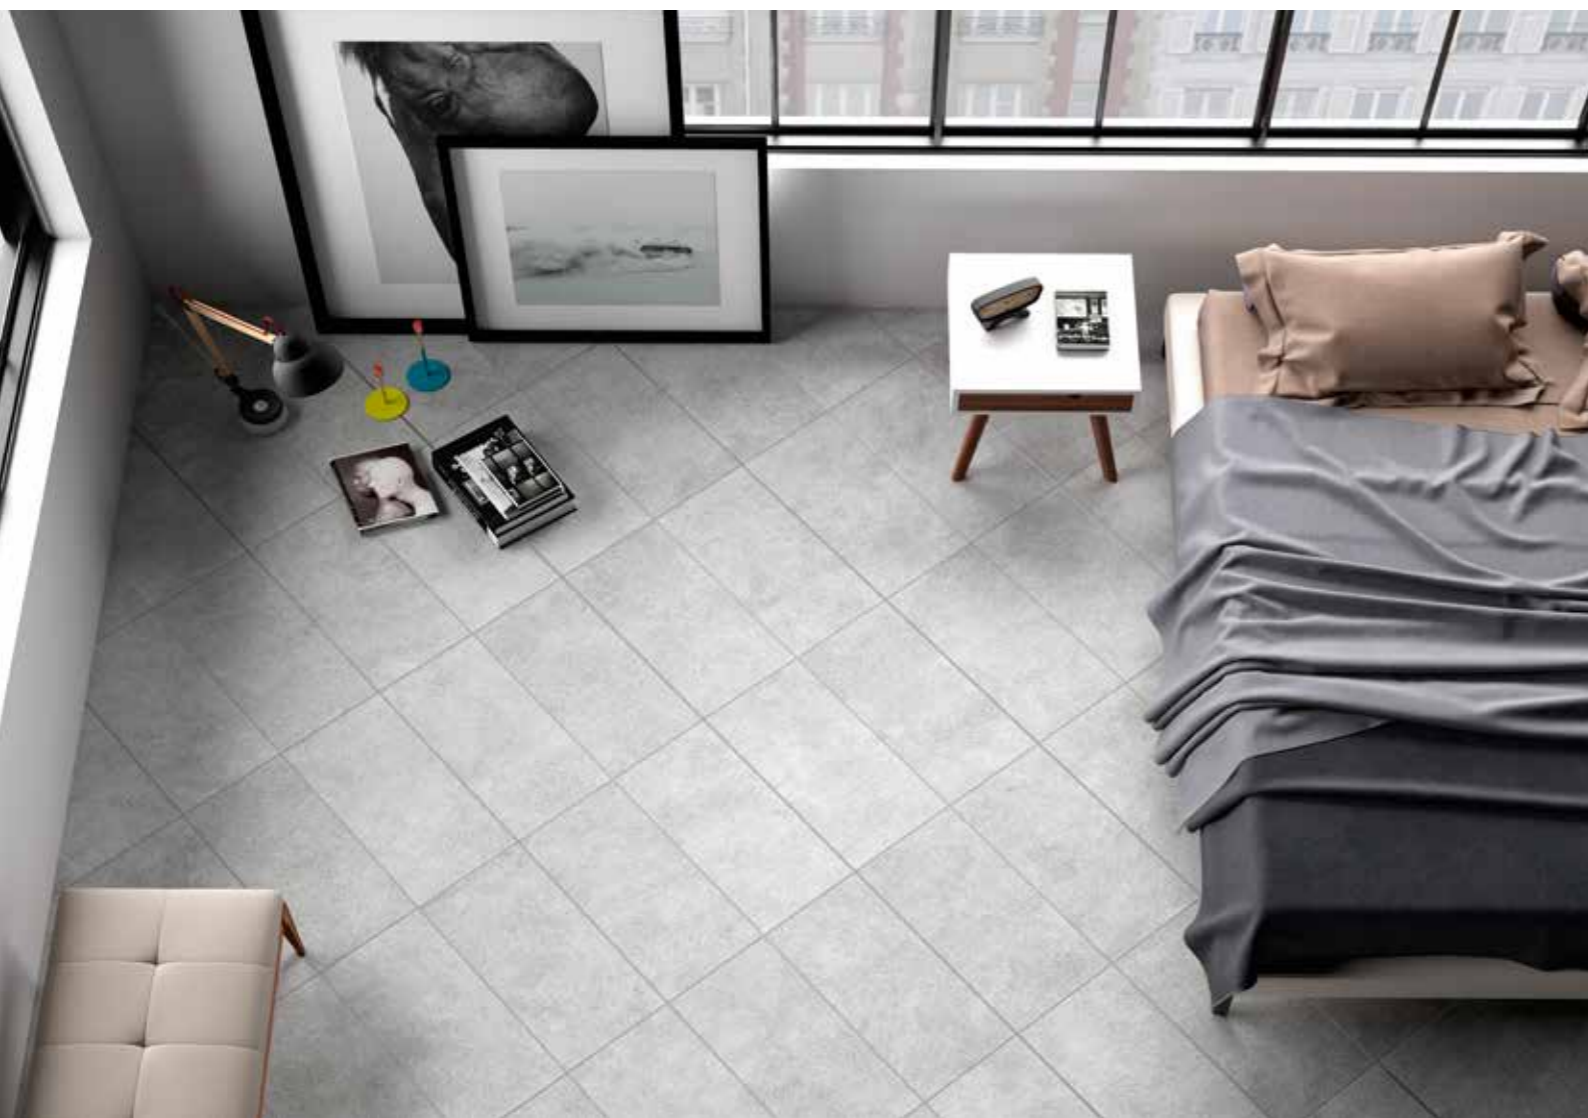

MATERIAL
EN STOCK

PEARL

Livermore PEARL 31,6x60,8 C2

serie TOWN

Town WHITE
 Town MINK
 Town TAUPÉ 31,6x60,8
 Town GREY
 Town RELIEVE TAUPÉ
 Town RELIEVE MINK

serie **ROCKS**

**MATERIAL
EN STOCK**

**MATERIAL
EN STOCK**